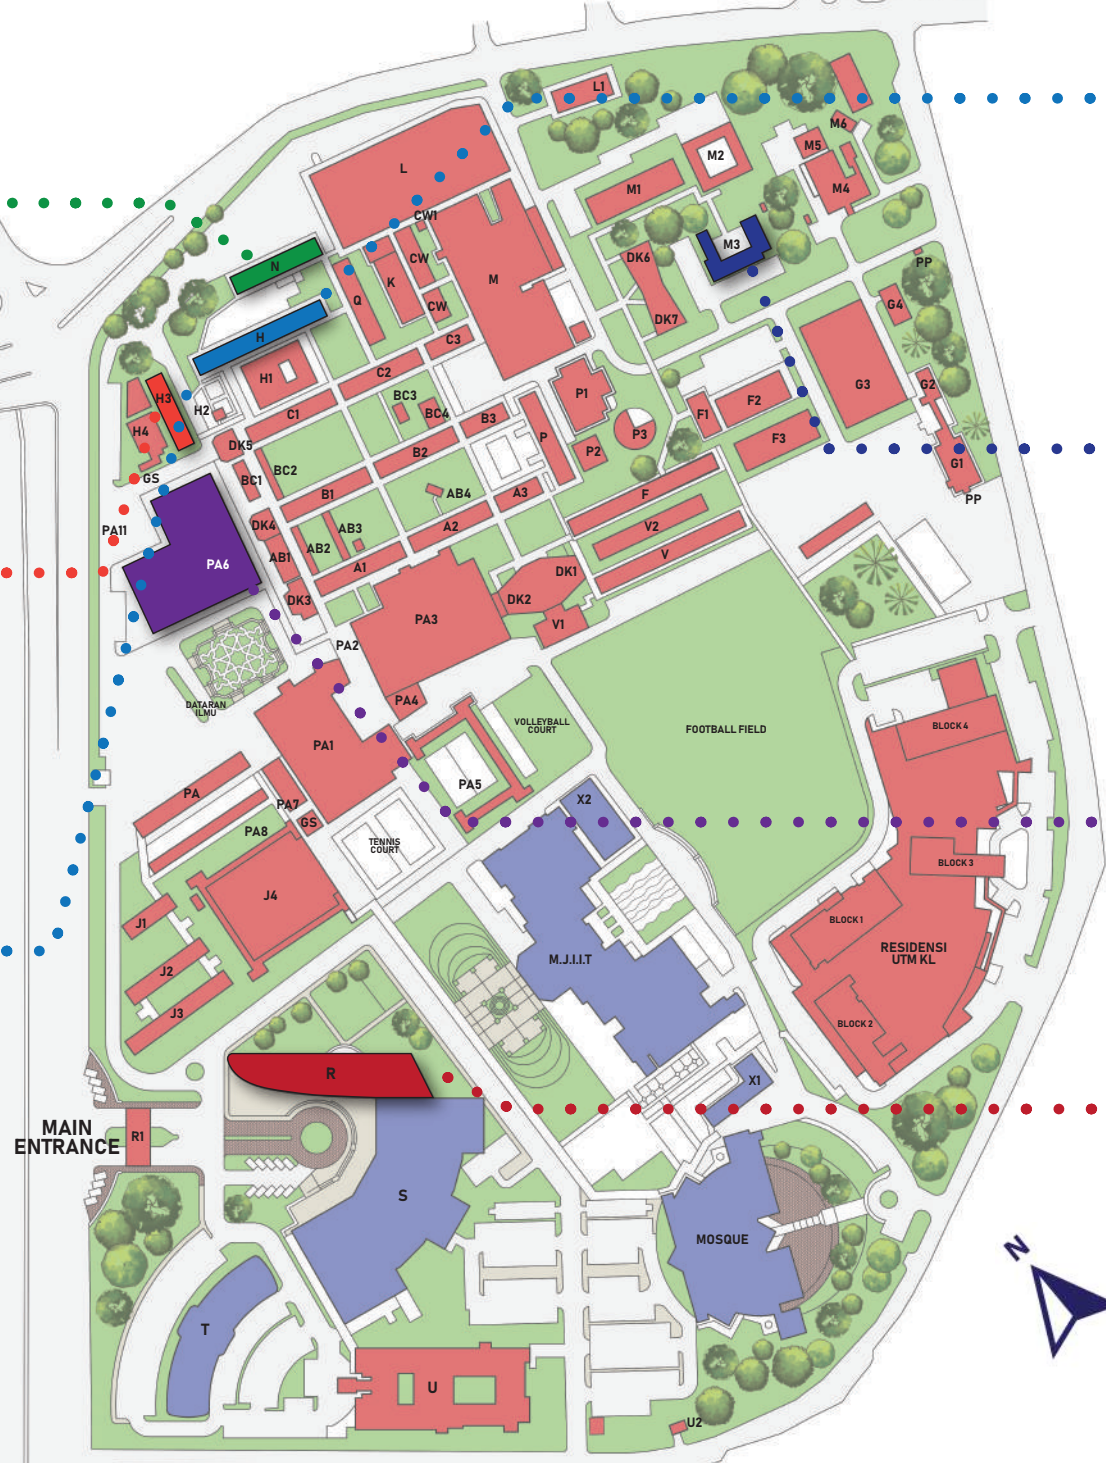

UTM KL CAMPUS MAP

**Centre for Degree and Foundation Studies,
Level 1, Block N**

Operating Hours
Monday - Thursday
8.00 a.m. - 1.00 p.m.
2.00 a.m. - 5.00 p.m.
Friday (Online Services)
8.00 a.m. - 12.15 p.m.
2.45 p.m. - 5.00 p.m.
Office Tel: +603-2728 6586

**Centre for Part Time Studies,
Level 1, Block H3**

Operating Hours
Monday - Thursday
8.00 a.m. - 1.00 p.m.
2.00 a.m. - 5.00 p.m.
Friday (Online Services)
8.00 a.m. - 12.15 p.m.
2.45 p.m. - 5.00 p.m.
Office Tel: +603-2728 6577

**Centre for Diploma Studies,
Level 1, Block H**

Operating Hours
Monday - Thursday
8.00 a.m. - 1.00 p.m.
2.00 a.m. - 5.00 p.m.
Friday (Online Services)
8.00 a.m. - 12.15 p.m.
2.45 p.m. - 5.00 p.m.
Office Tel: +603-2615 4388

JALAN SEMARAK

MAIN
ENTRANCE

**Finance Division,
Level 3, Block H**

Operating Hours
Monday - Thursday
8.00 a.m. - 1.00 p.m.
2.00 a.m. - 5.00 p.m.
Friday (Online Services)
8.00 a.m. - 12.15 p.m.
2.45 p.m. - 5.00 p.m.
Office Tel: +603-2728 6511

**University Health Centre,
Block M3**

Operating Hours
Monday - Thursday
8.00 a.m. - 1.00 p.m.
2.00 p.m. - 5.00 p.m.
Friday
8.00 a.m. - 12.15 p.m.
2.45 p.m. - 5.00 p.m.
Office Tel: +603-2615 4457
+603-2615 4905

**UTM Library,
Block PA6**

Operating Hours
Monday - Thursday
8.00 a.m. - 11.00 p.m.
Friday
8.00 a.m. - 5.00 p.m.
Office Tel: +603-2615 4301

**Student Counter Services,
Level 2, Menara Razak**

Operating Hours
Monday - Thursday
8.00 a.m. - 1.00 p.m.
2.00 p.m. - 5.00 p.m.
Friday
8.00 a.m. - 12.15 p.m.
2.45 p.m. - 5.00 p.m.
Office Tel: +603-2180 5096