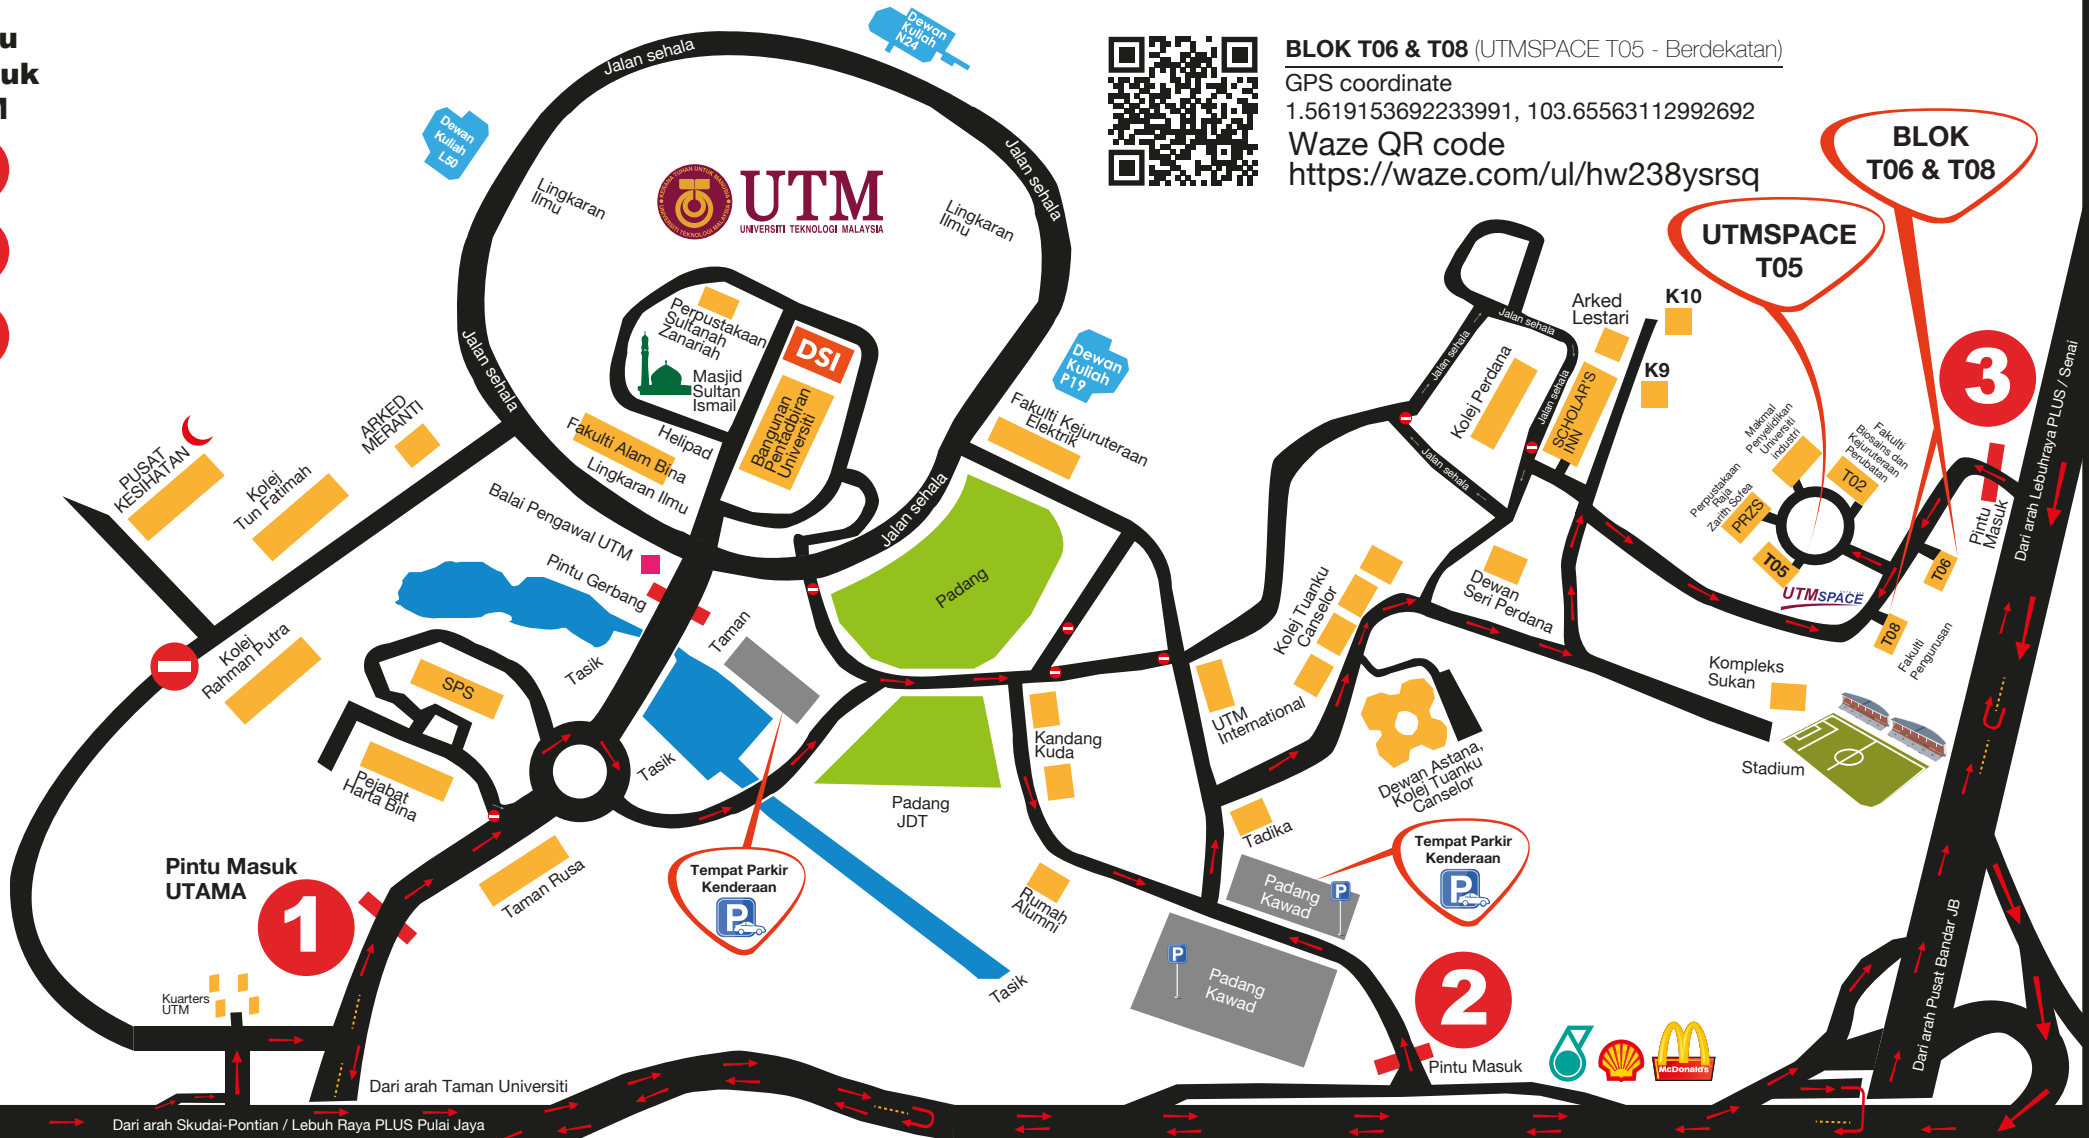

# PELAN LOKASI

- UTMSPACE T05, BLOK T06 & T08
- UTMSPACE TAMAN UNIVERSITI

---

UNIVERSITI TEKNOLOGI MALAYSIA  
Johor Bahru

**Pintu Masuk UTM**

- 1
- 2
- 3

**BLOK T06 & T08** (UTMSPACE T05 - Berdekatan)

GPS coordinate

1.5619153692233991, 103.65563112992692

Waze QR code

<https://waze.com/ul/hw238ysrsq>

**UTMSPACE TAMAN UNIVERSITI**

GPS coordinate

1.5431283093963017, 103.63214527903025

Waze QR code

<https://waze.com/ul/hw238y0ytq>