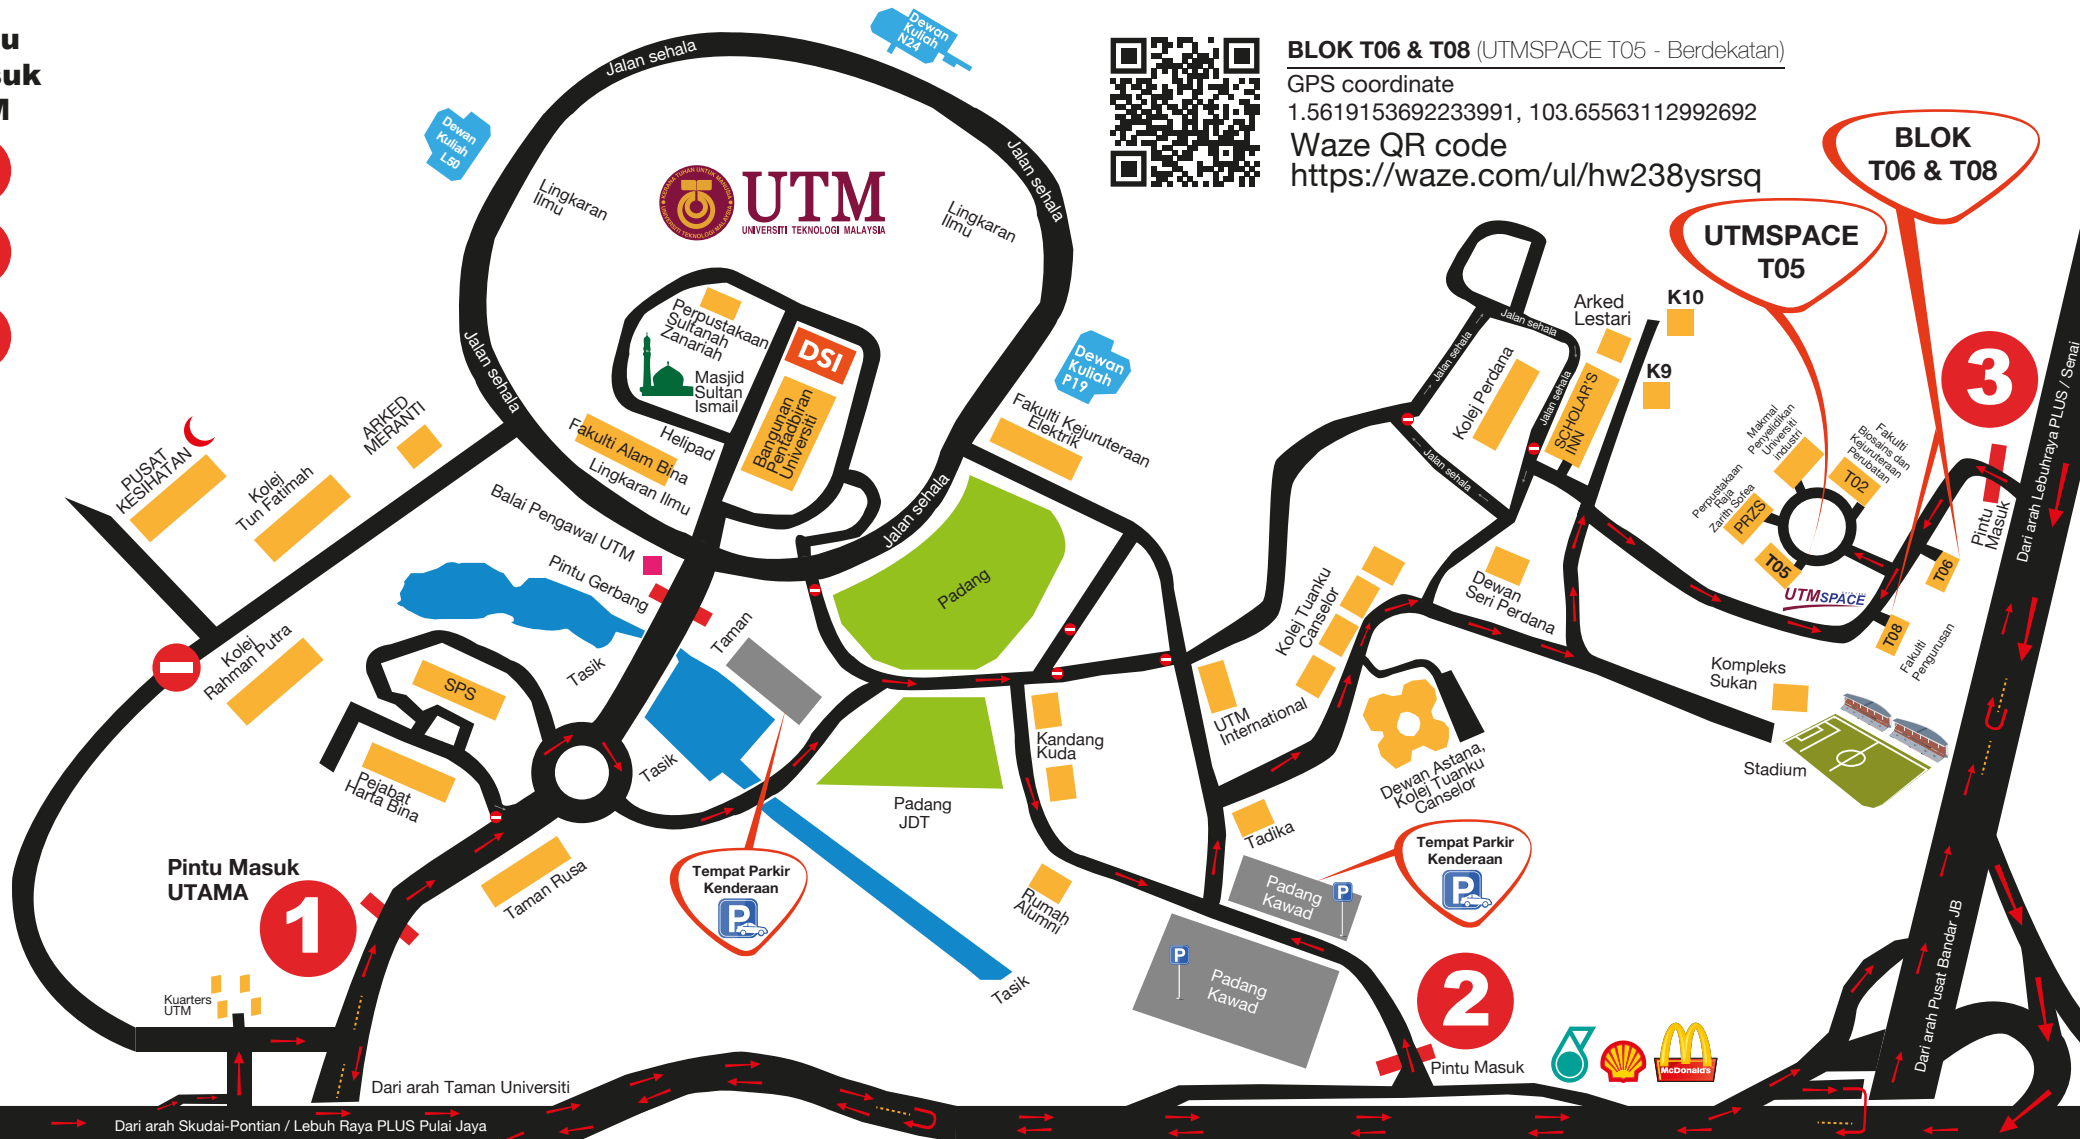

PELAN LOKASI

- UTMSPACE T05, BLOK T06 & T08
- UTMSPACE TAMAN UNIVERSITI

UNIVERSITI TEKNOLOGI MALAYSIA
Johor Bahru

Pintu Masuk UTM

- 1
- 2
- 3

BLOK T06 & T08 (UTMSPACE T05 - Berdekatan)

GPS coordinate

1.5619153692233991, 103.65563112992692

Waze QR code

<https://waze.com/ul/hw238ysrsq>

UTMSPACE TAMAN UNIVERSITI

UTMSPACE TAMAN UNIVERSITI

GPS coordinate

1.5431283093963017, 103.63214527903025

Waze QR code

<https://waze.com/ul/hw238y0ytq>